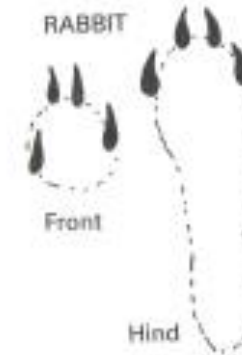

British mammal tracks

Wildsquare
animal tracks

WOOD MOUSE

HEDGEHOG

SQUIRREL

RABBIT

RAT

WEASEL

OTTER

BADGER

FOX