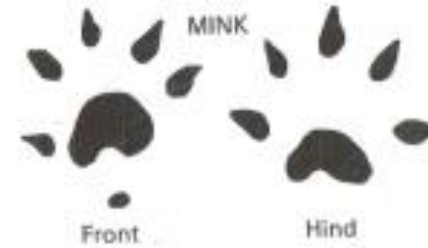

British mammal tracks

Wildsquare
animal tracks

WOOD MOUSE

HEDGEHOG

SQUIRREL

RABBIT

RAT

WEASEL

OTTER

BADGER

FOX