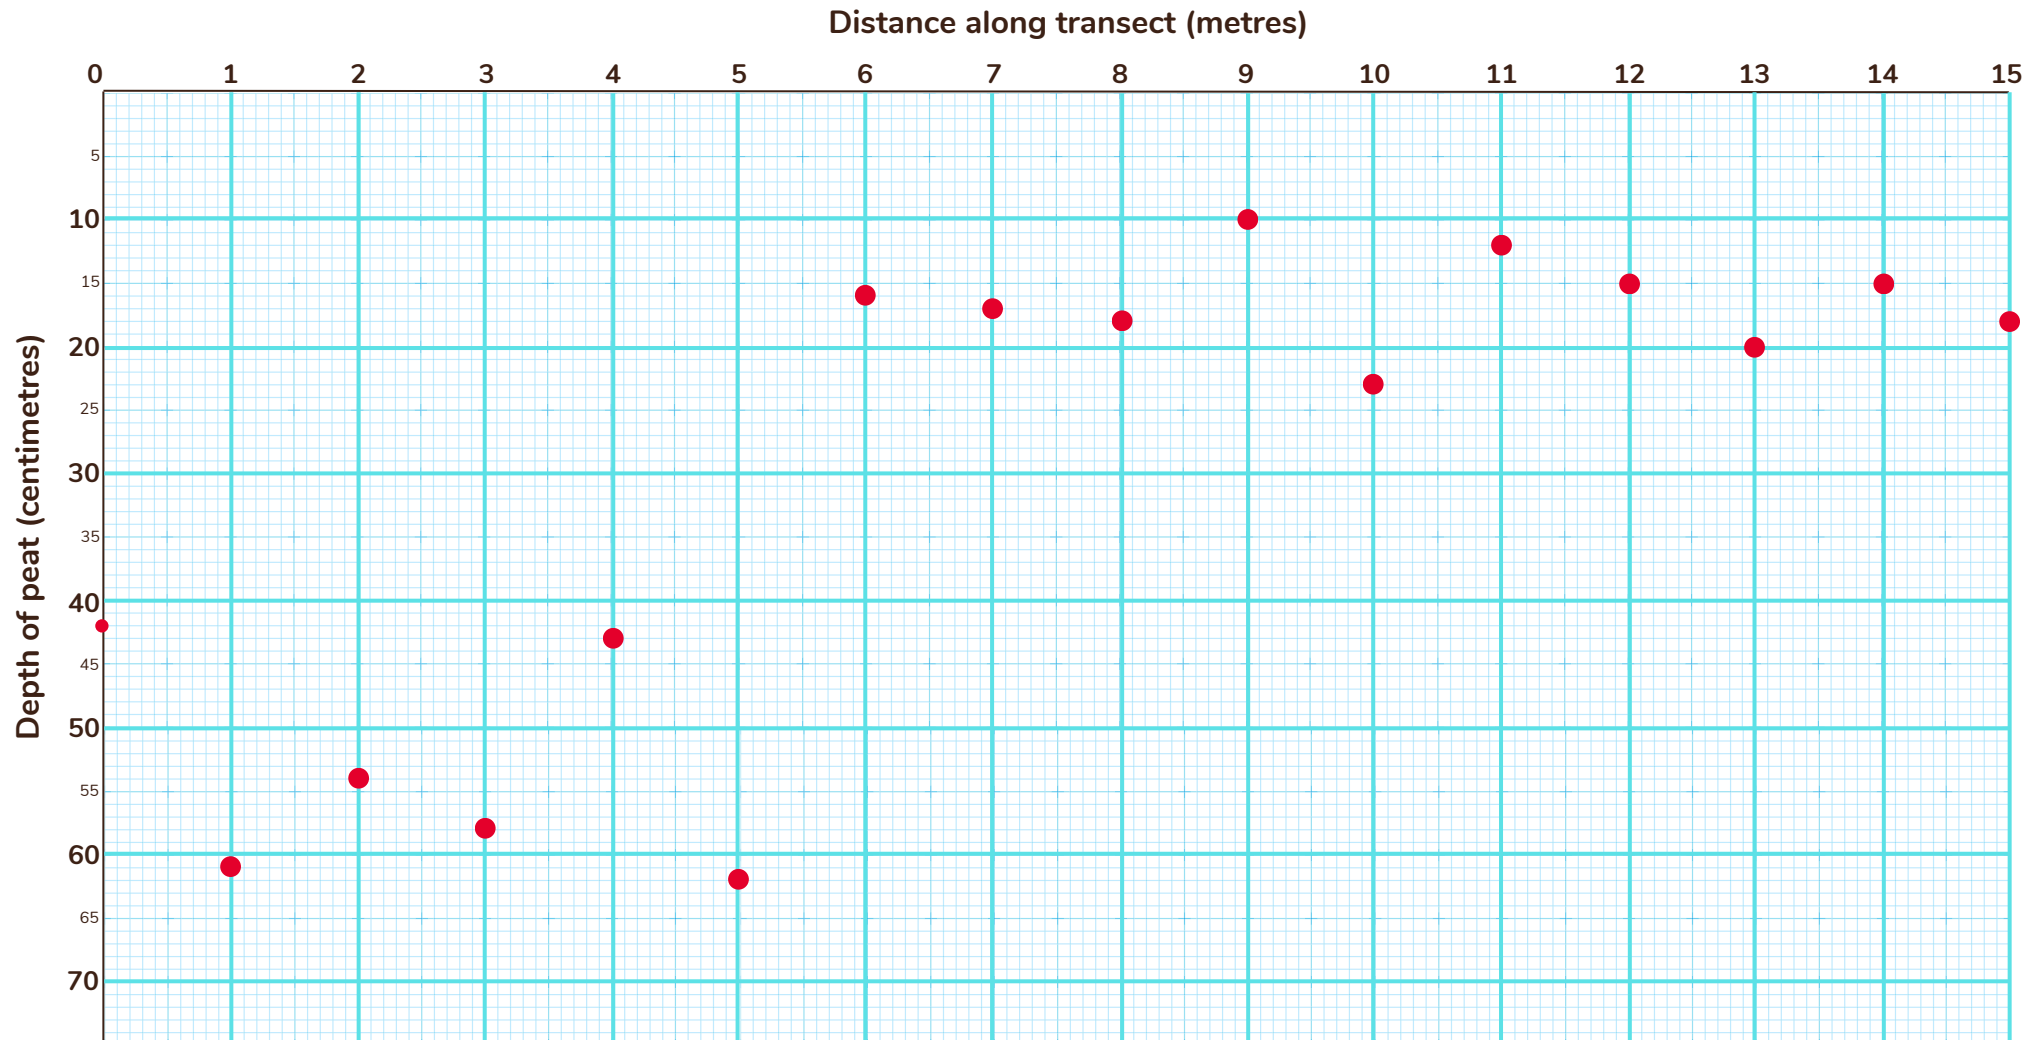

Actual Peat Depth Measurements taken on Cuthbert's Moor

| | | | | | | | | | | | | | | | | |
|-----------------------------|----|----|----|----|----|----|----|----|----|----|----|----|----|----|----|----|
| Distance metres | 0 | 1 | 2 | 3 | 4 | 5 | 6 | 7 | 8 | 9 | 10 | 11 | 12 | 13 | 14 | 15 |
| Depth centimetres | 42 | 61 | 54 | 58 | 43 | 62 | 16 | 17 | 18 | 10 | 23 | 12 | 15 | 20 | 15 | 18 |

Plot these real measurements on the graph paper. The red dot is the first one done for you - a depth of 42cm taken at 0m along the transect.

Cuthbert's Moor Peat Depths

Line Graph Showing Actual Peat Depths Taken on Cuthbert's Moor

Plot the Actual Peat Depth Measurements from the table. The red dot is the first one done for you.

Cuthbert's Moor Peat Depths

Line Graph Showing Actual Peat Depths Taken on Cuthbert's Moor

Cuthbert's Moor Peat Depths - take a look underground

Line Graph Showing Actual Peat Depths Taken on Cuthbert's Moor